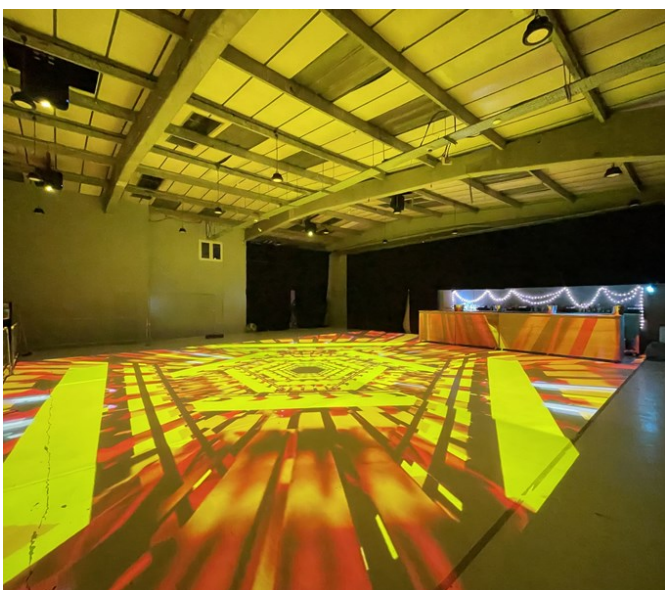

Industrial Warehouse Club

Waltham Forest | Ref 31877

Industrial Warehouse Club

Waltham Forest | Ref 31877

Industrial Warehouse Club
Waltham Forest | Ref 31877