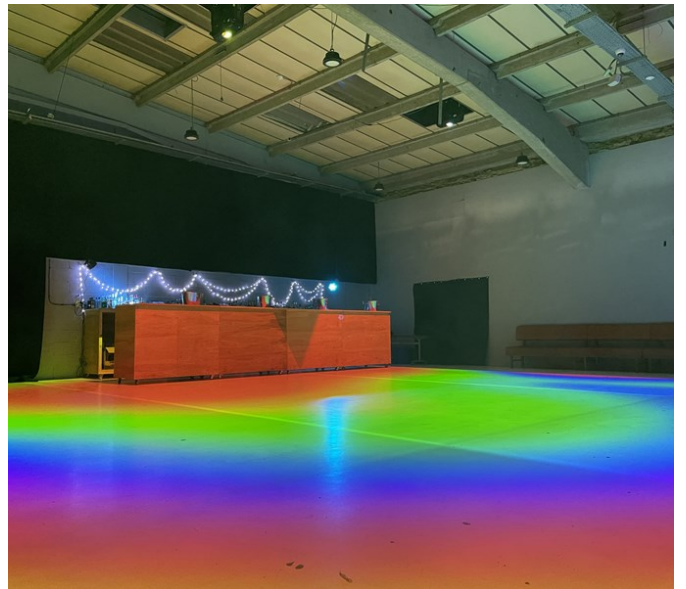

Industrial Warehouse Club

Waltham Forest | Ref 31877

Industrial Warehouse Club

Waltham Forest | Ref 31877

Industrial Warehouse Club
Waltham Forest | Ref 31877