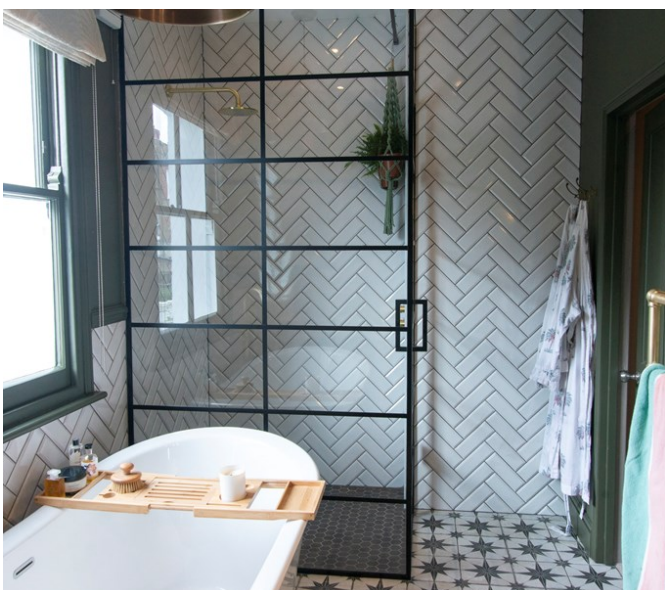

Double Fronted Victorian House

Wandsworth | Ref 31796