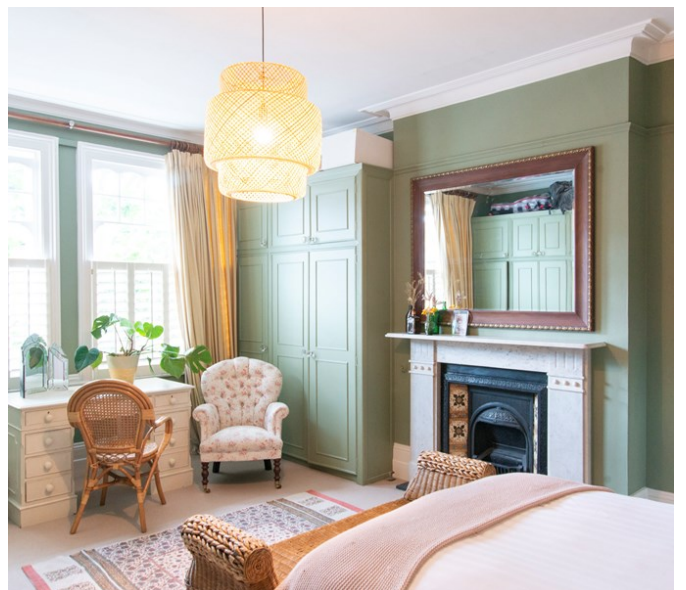

Double Fronted Victorian House

Wandsworth | Ref 31796