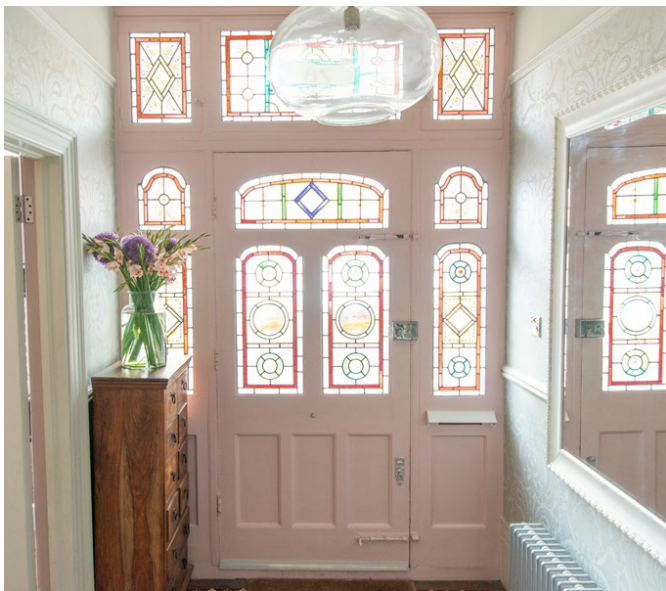

# Double Fronted Victorian House

Wandsworth | Ref 31796