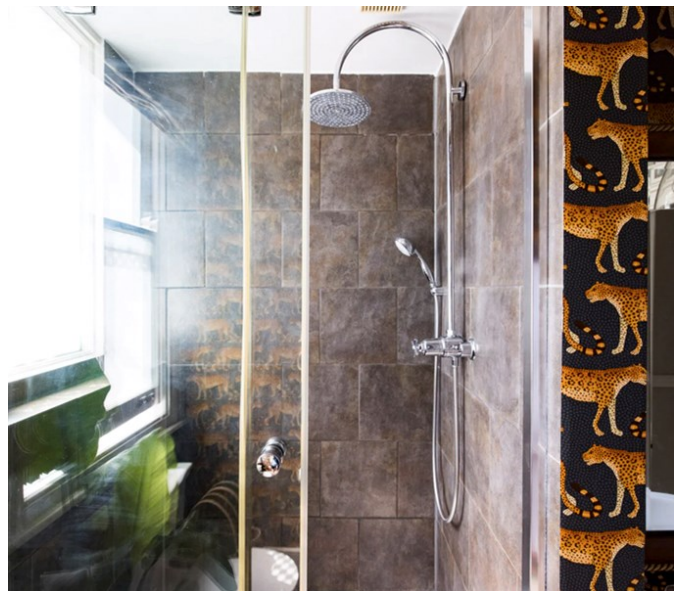

Double Fronted Victorian House

Wandsworth | Ref 31796