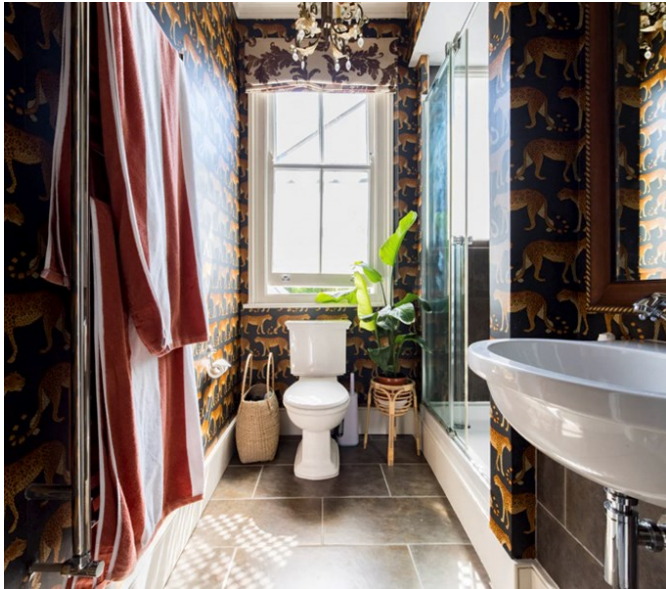

Double Fronted Victorian House

Wandsworth | Ref 31796