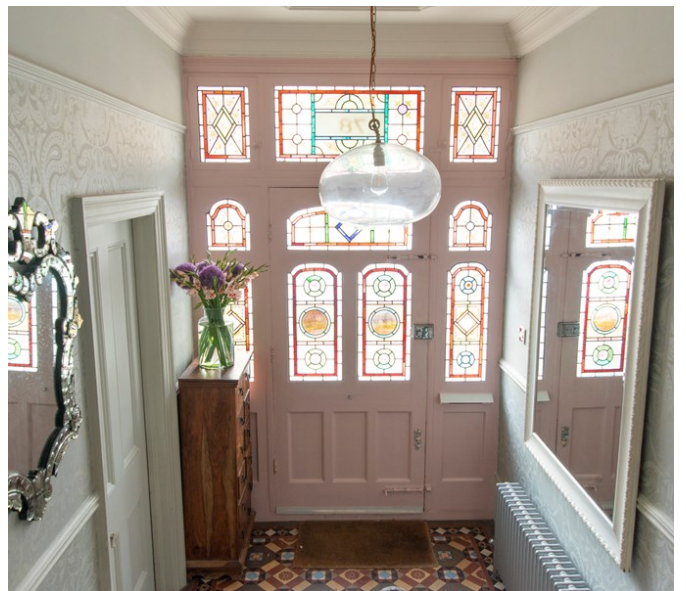

# Double Fronted Victorian House

Wandsworth | Ref 31796