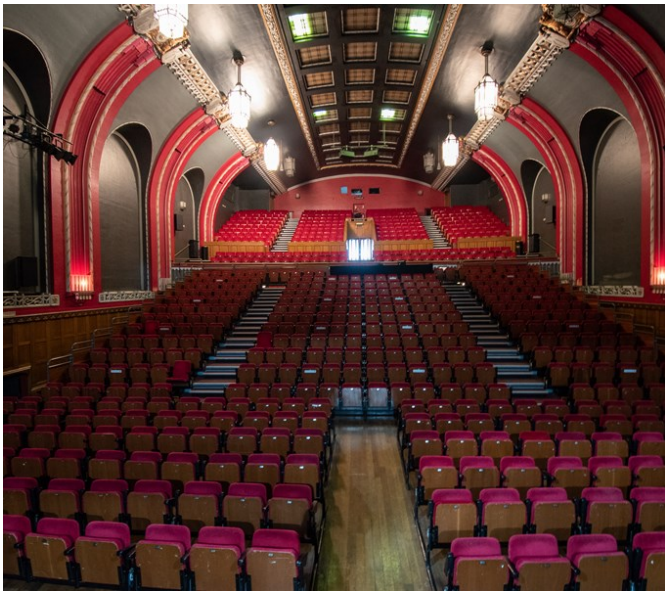

# Broadway Theatre

Lewisham | Ref 31737