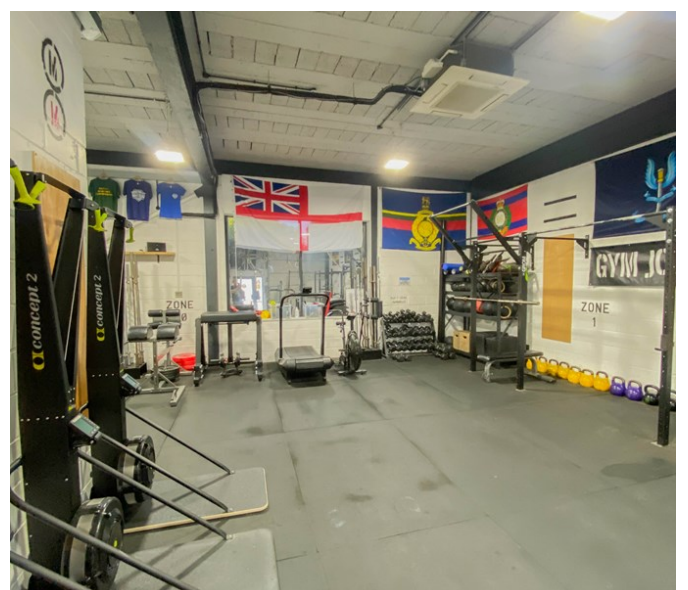

Industrial Gym

Hampshire | Ref 31681

Industrial Gym

Hampshire | Ref 31681

Industrial Gym
Hampshire | Ref 31681