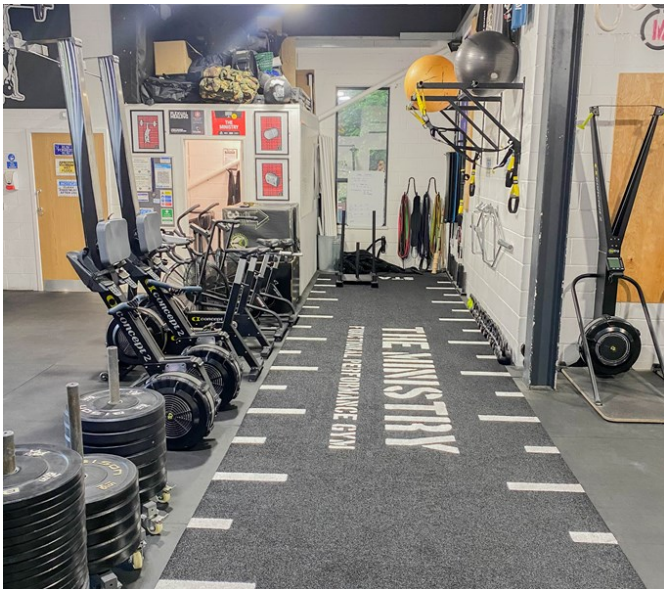

Industrial Gym

Hampshire | Ref 31681

Industrial Gym

Hampshire | Ref 31681

Industrial Gym
Hampshire | Ref 31681