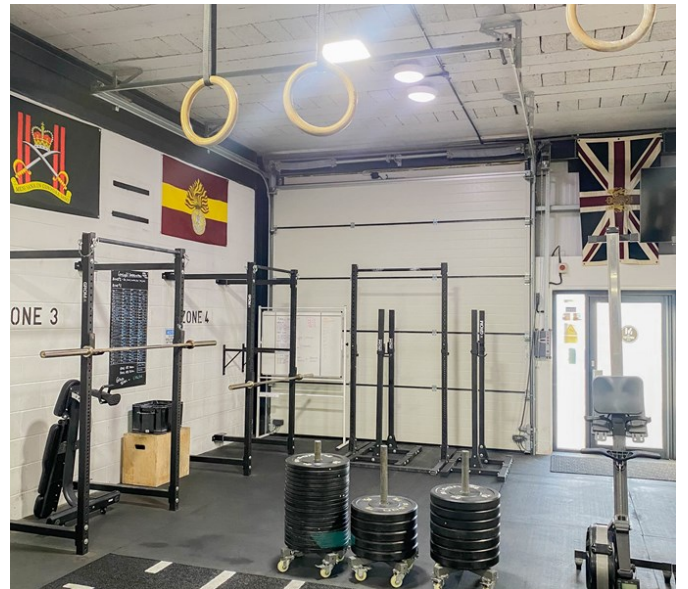

Industrial Gym

Hampshire | Ref 31681

Industrial Gym

Hampshire | Ref 31681

Industrial Gym
Hampshire | Ref 31681