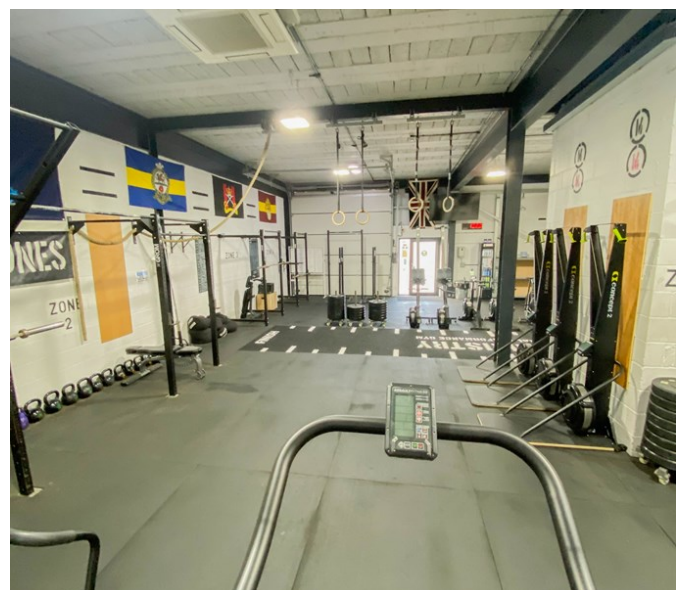

Industrial Gym

Hampshire | Ref 31681

Industrial Gym

Hampshire | Ref 31681

Industrial Gym
Hampshire | Ref 31681