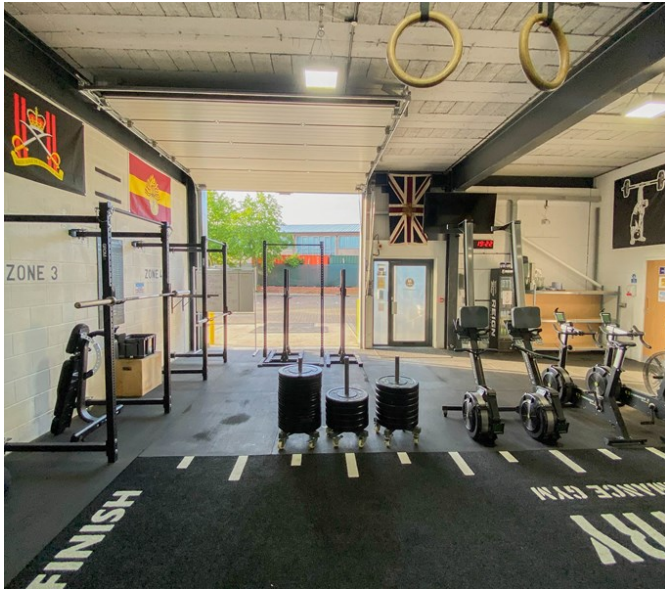

Industrial Gym

Hampshire | Ref 31681

Industrial Gym

Hampshire | Ref 31681

Industrial Gym
Hampshire | Ref 31681