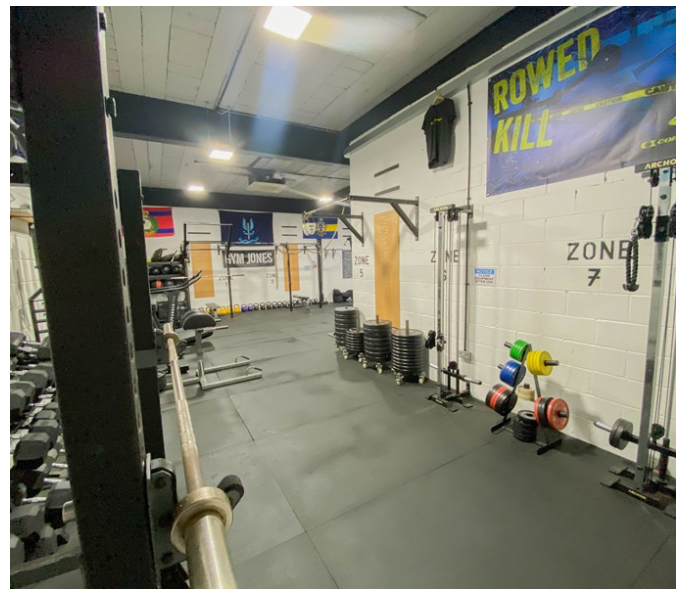

Industrial Gym

Hampshire | Ref 31681

Industrial Gym

Hampshire | Ref 31681

Industrial Gym
Hampshire | Ref 31681