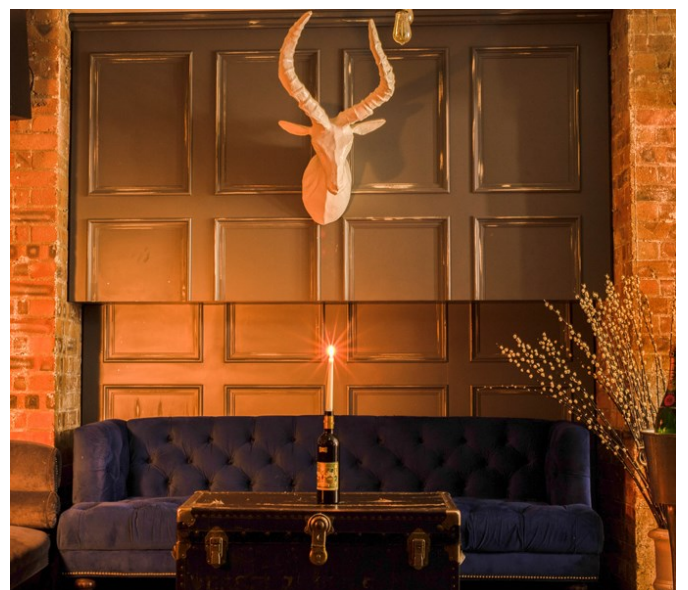

Shoreditch Cocktail Bar

Hackney | Ref 31516

Shoreditch Cocktail Bar

Hackney | Ref 31516

Shoreditch Cocktail Bar

Hackney | Ref 31516