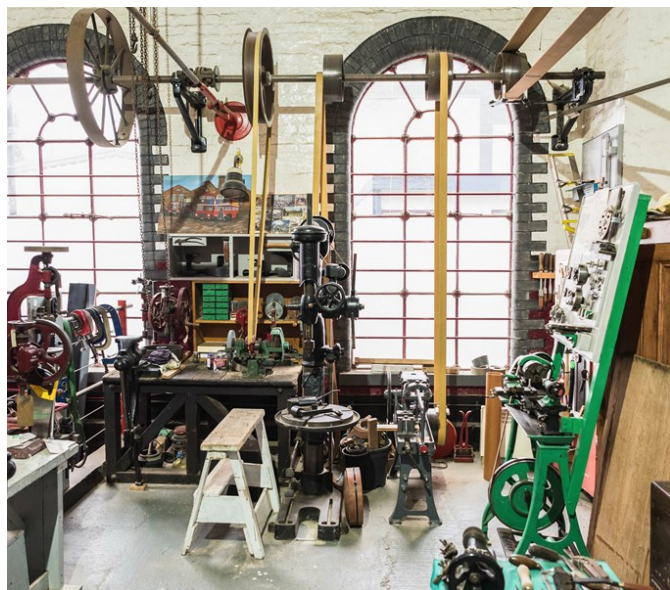

Victorian Pump House

Waltham Forest | Ref 31461

Victorian Pump House

Waltham Forest | Ref 31461