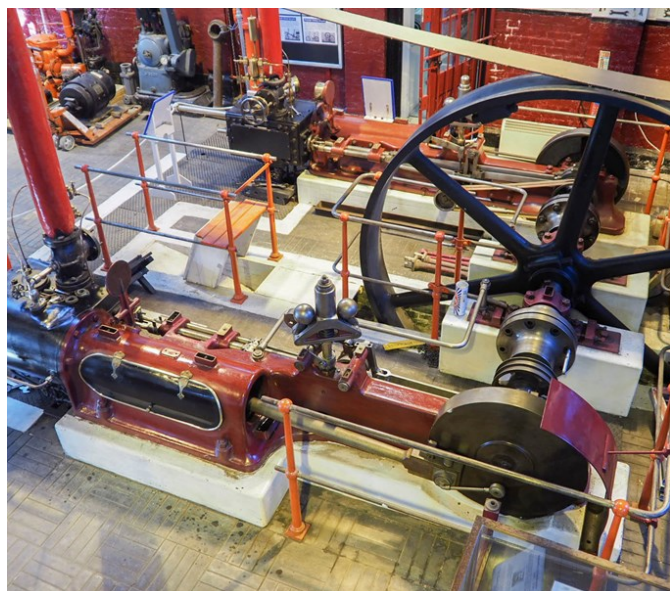

Victorian Pump House

Waltham Forest | Ref 31461

Victorian Pump House

Waltham Forest | Ref 31461