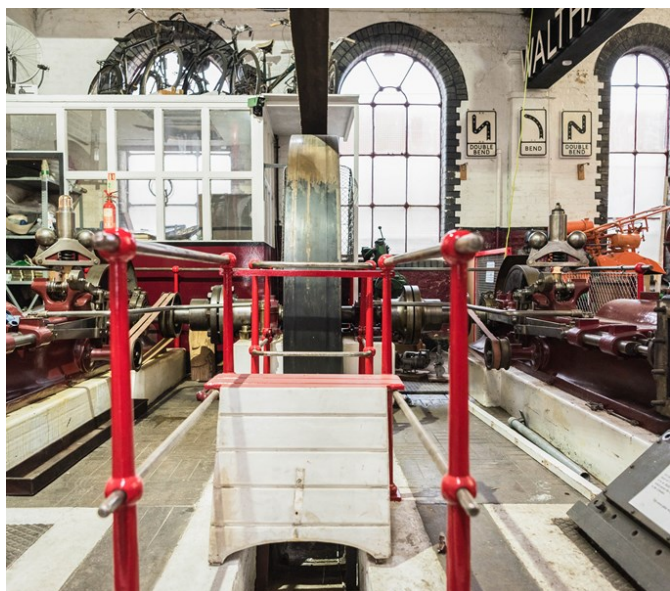

Victorian Pump House

Waltham Forest | Ref 31461

Victorian Pump House

Waltham Forest | Ref 31461