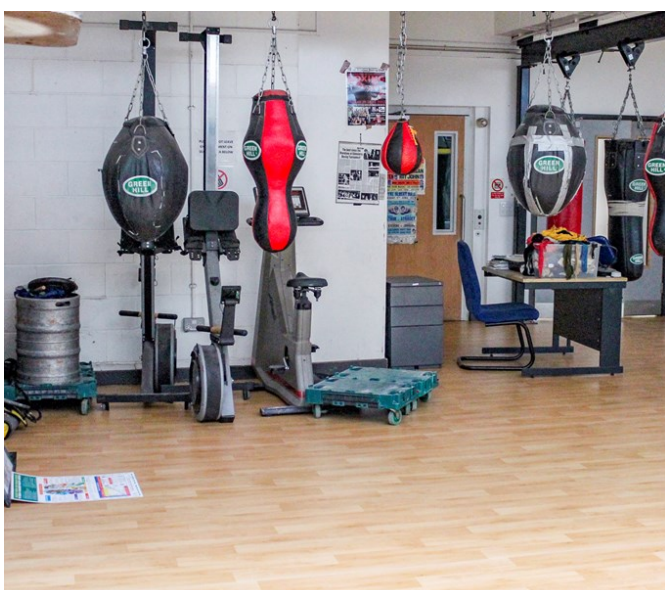

Southwark Sports Hall & Pool

Southwark | Ref 31418

Southwark Sports Hall & Pool

Southwark | Ref 31418

Southwark Sports Hall & Pool

Southwark | Ref 31418

Southwark Sports Hall & Pool

Southwark | Ref 31418