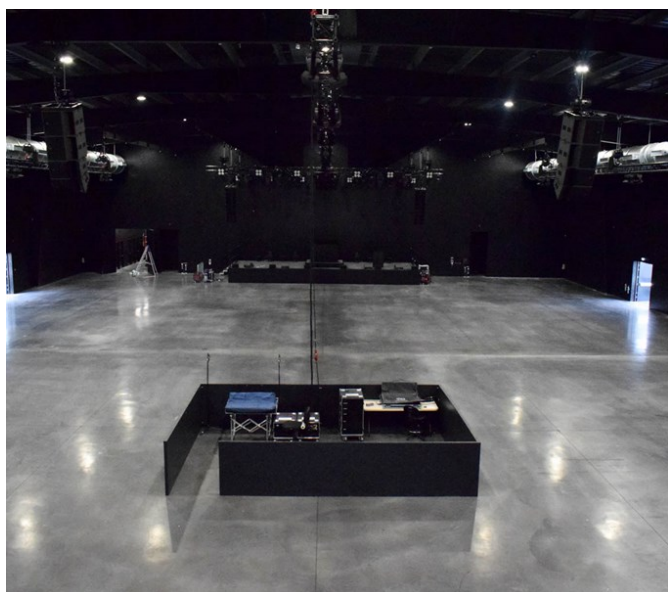

Studio Black

Greenwich | Ref 31410