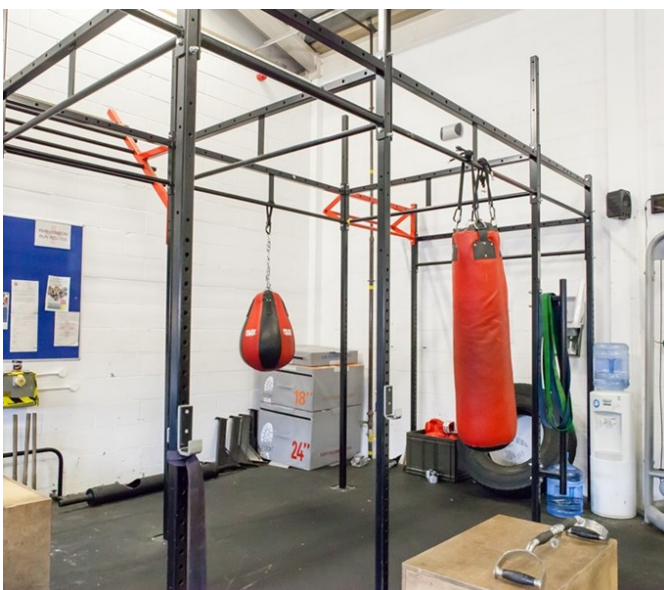

# Southfields Unit Base

Merton | Ref 31244