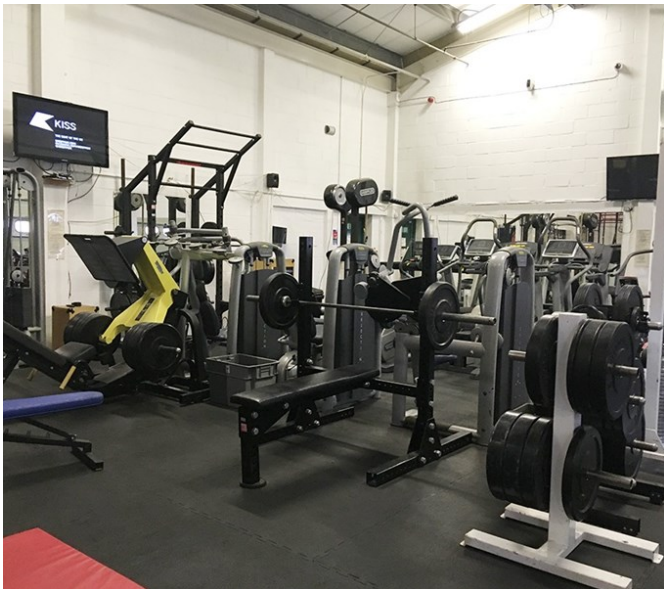

# Southfields Unit Base

Merton | Ref 31244