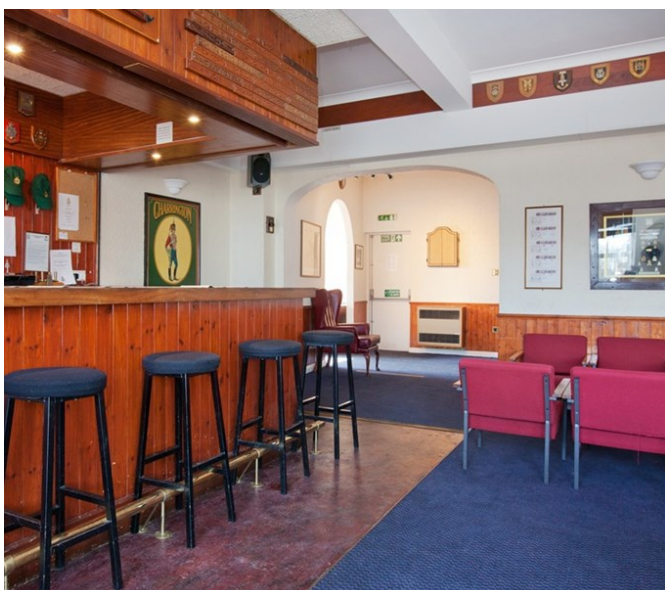

Mitcham Centre

Croydon | Ref 31222

Mitcham Centre

Croydon | Ref 31222