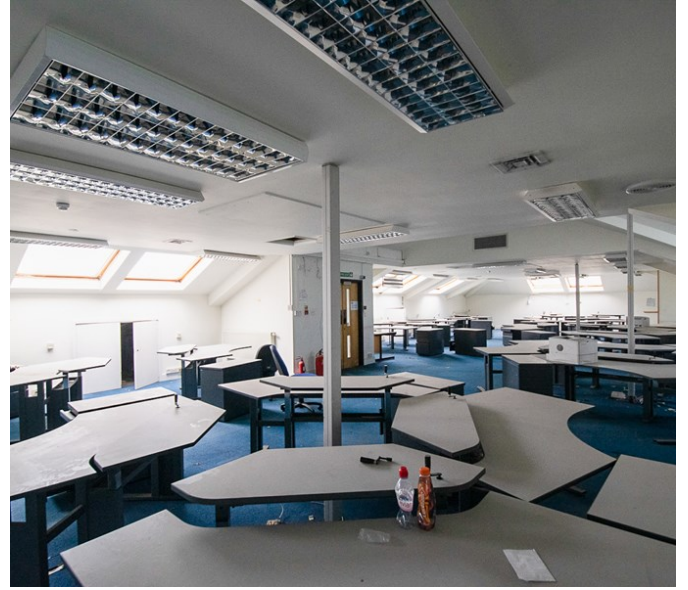

East London Production Office & Office Space FILMHUB

Tower Hamlets | Ref 31202

Join. Connect. Create.

East London Production Office & Office Space FILMHUB

Tower Hamlets | Ref 31202

Join. Connect. Create.

East London Production Office & Office Space FILMHUB