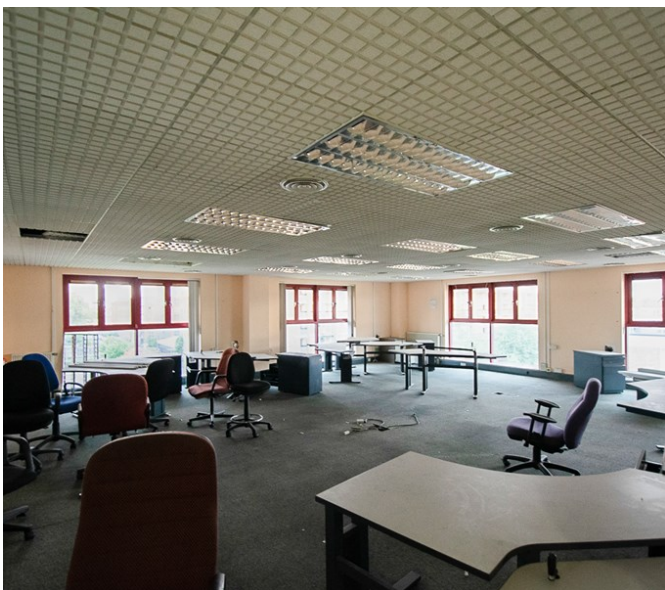

East London Production Office & Office Space FILMHUB

Tower Hamlets | Ref 31202

Join. Connect. Create.

East London Production Office & Office Space FILMHUB

Tower Hamlets | Ref 31202

Join. Connect. Create.

East London Production Office & Office Space FILMHUB