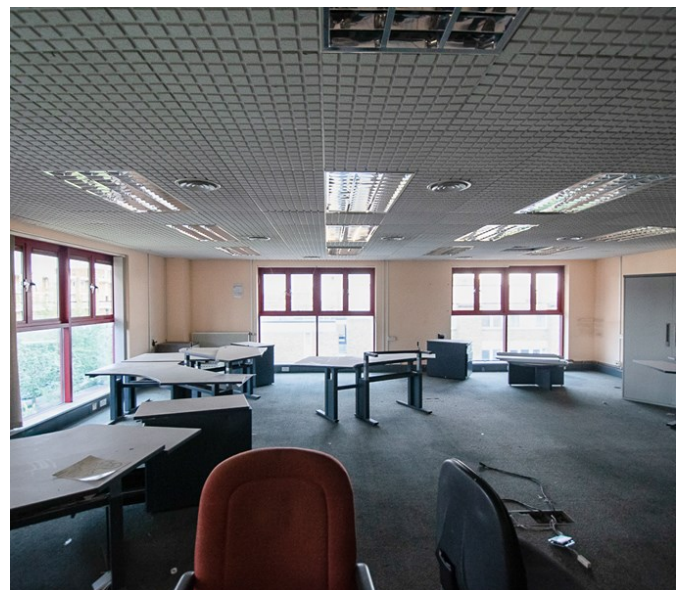

East London Production Office & Office Space FILMHUB

Tower Hamlets | Ref 31202

Join. Connect. Create.

East London Production Office & Office Space FILMHUB

Tower Hamlets | Ref 31202

Join. Connect. Create.

East London Production Office & Office Space FILMHUB