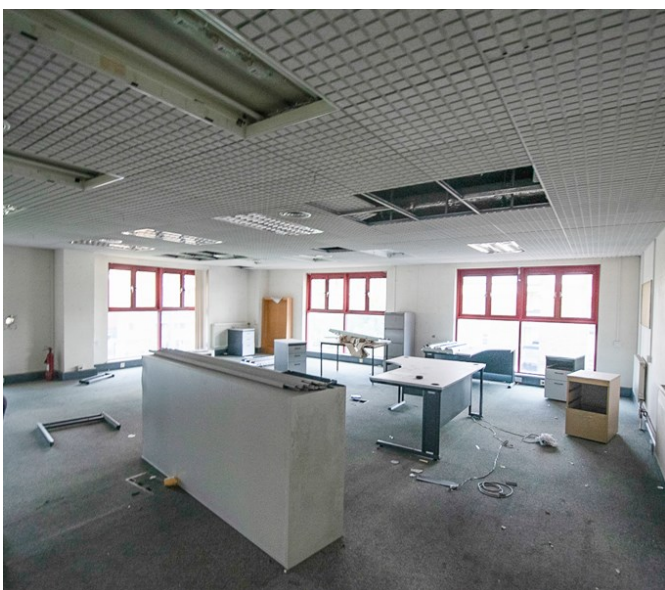

East London Production Office & Office Space FILMHUB

Tower Hamlets | Ref 31202

Join. Connect. Create.

East London Production Office & Office Space FILMHUB

Tower Hamlets | Ref 31202

Join. Connect. Create.

East London Production Office & Office Space FILMHUB