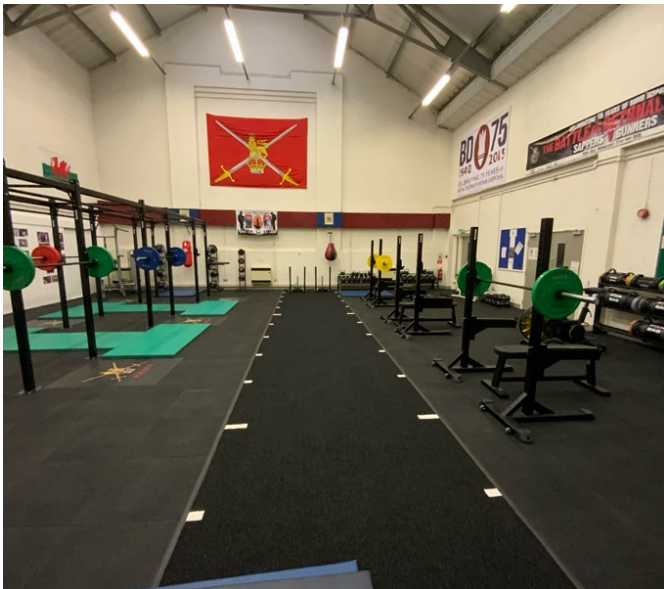

# Sports Hall & Dining Room

Bromley | Ref 31127