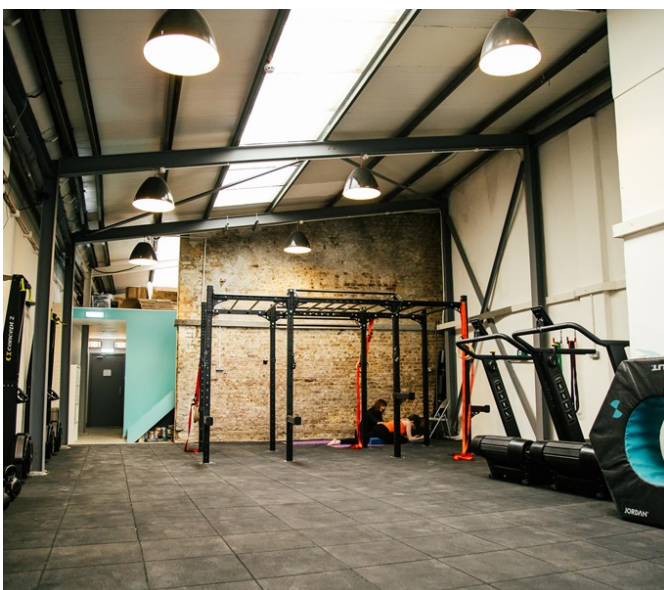

# Railway Arch Crossfit Gym

Hackney | Ref 30994