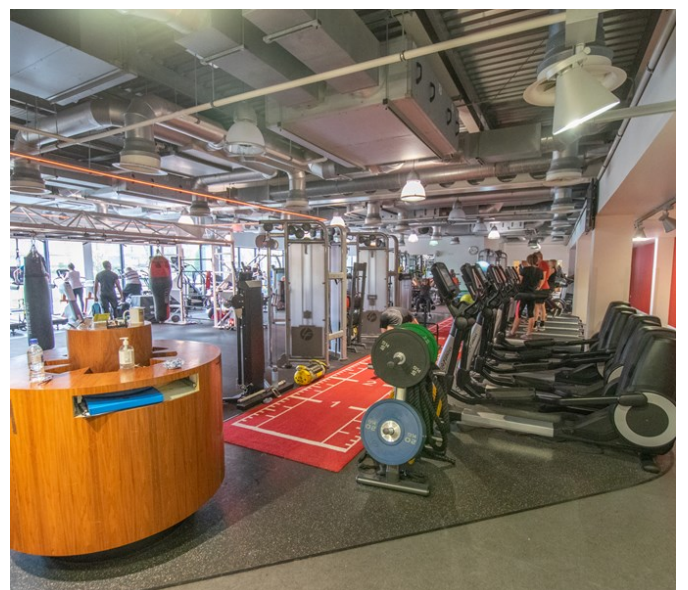

Southgate Leisure Centre

Enfield | Ref 30931

Southgate Leisure Centre

Enfield | Ref 30931

Southgate Leisure Centre

Enfield | Ref 30931

Southgate Leisure Centre

Enfield | Ref 30931