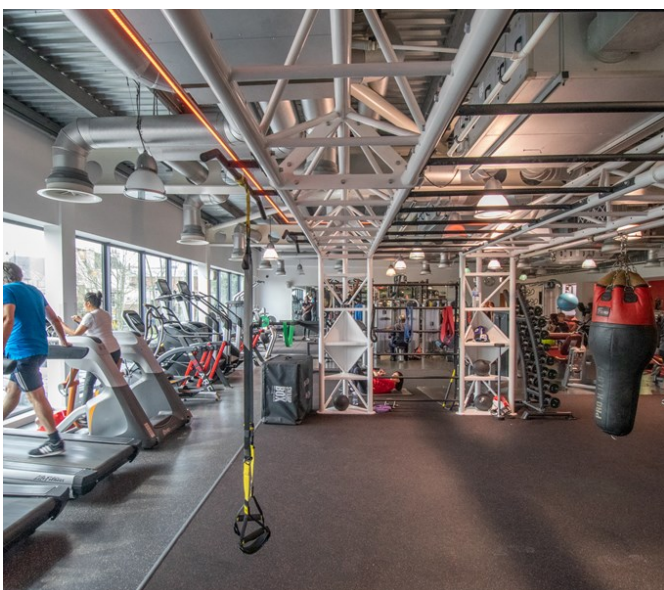

Southgate Leisure Centre

Enfield | Ref 30931

Southgate Leisure Centre

Enfield | Ref 30931

Southgate Leisure Centre

Enfield | Ref 30931

Southgate Leisure Centre

Enfield | Ref 30931