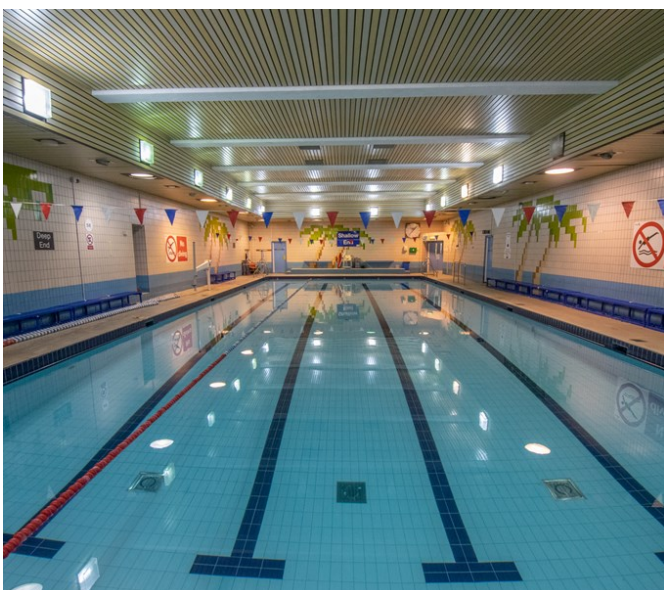

Arnos Pool

Enfield | Ref 30916

Arnos Pool

Enfield | Ref 30916