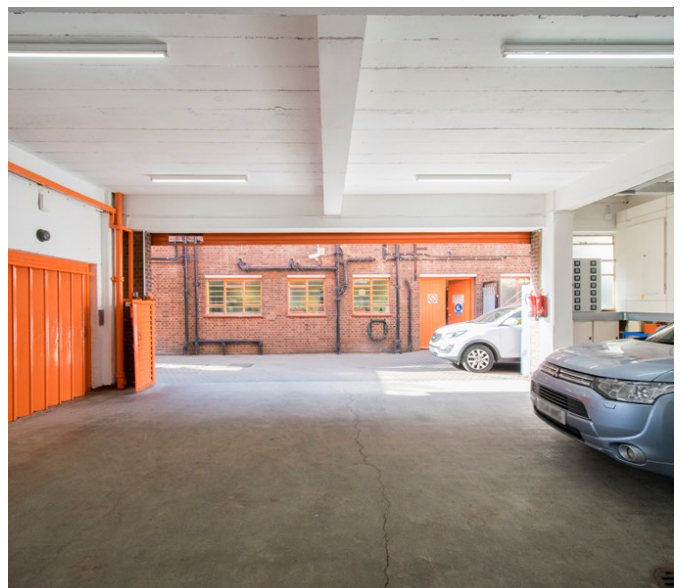

Engineer's Workshop and Garages with Rooftop

Tower Hamlets | Ref 30840