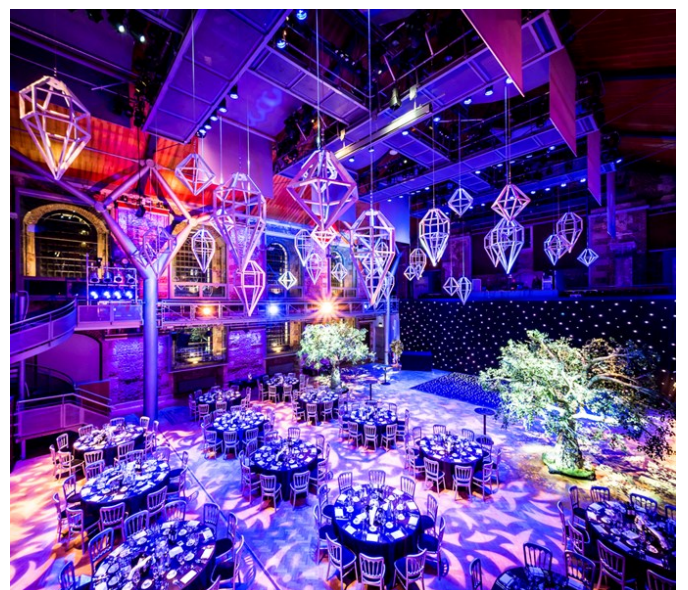

Old Anglican Church

Islington | Ref 27212

Old Anglican Church

Islington | Ref 27212