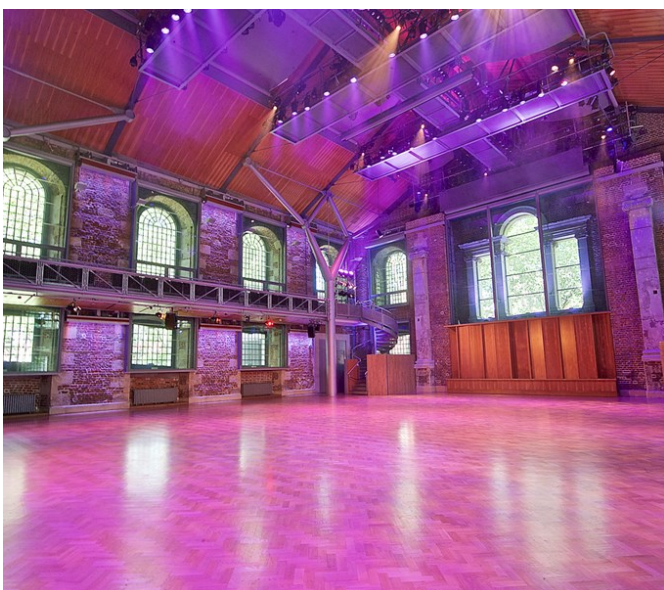

Old Anglican Church

Islington | Ref 27212

Old Anglican Church

Islington | Ref 27212