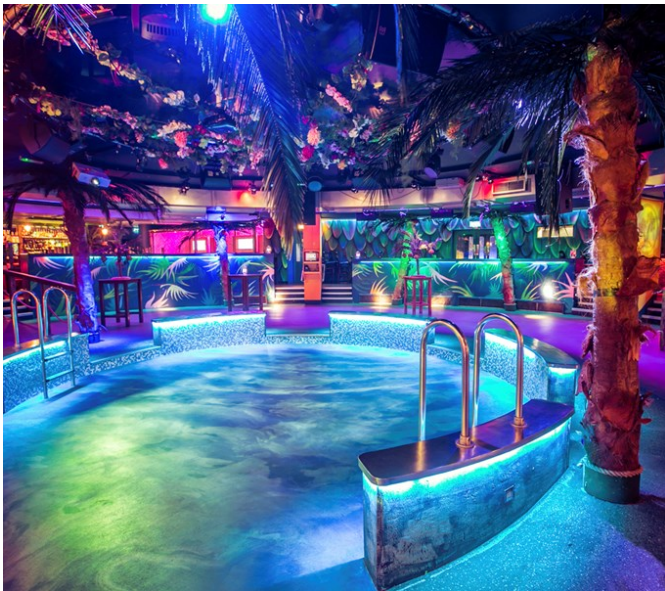

Tropical Nightclub

Camden | Ref 26428

Tropical Nightclub

Camden | Ref 26428

Tropical Nightclub

Camden | Ref 26428

Tropical Nightclub

Camden | Ref 26428