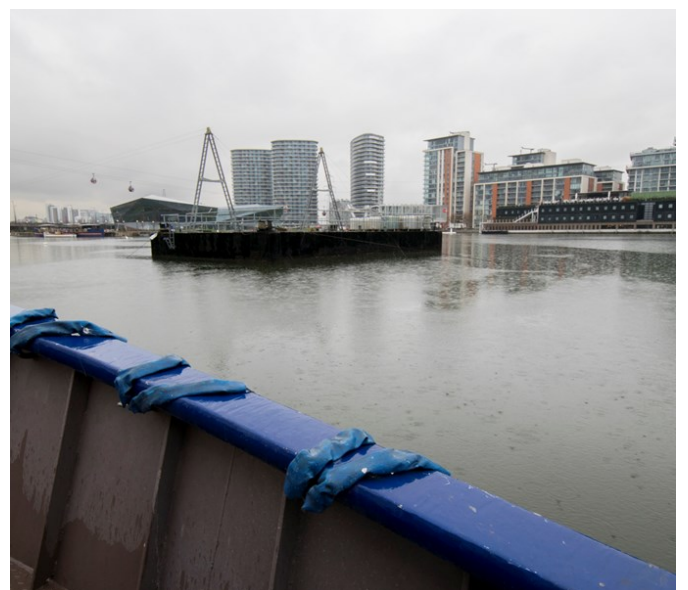

Royal Victoria Dock

Newham | Ref 23939

Royal Victoria Dock

Newham | Ref 23939