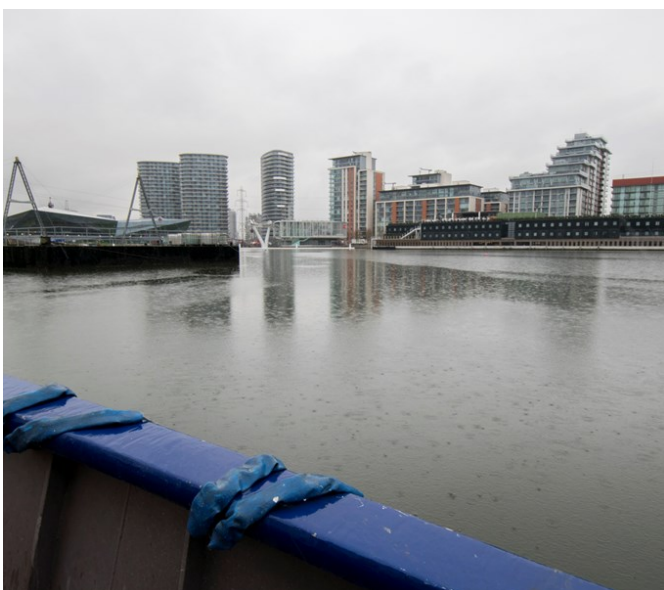

Royal Victoria Dock

Newham | Ref 23939

Royal Victoria Dock

Newham | Ref 23939