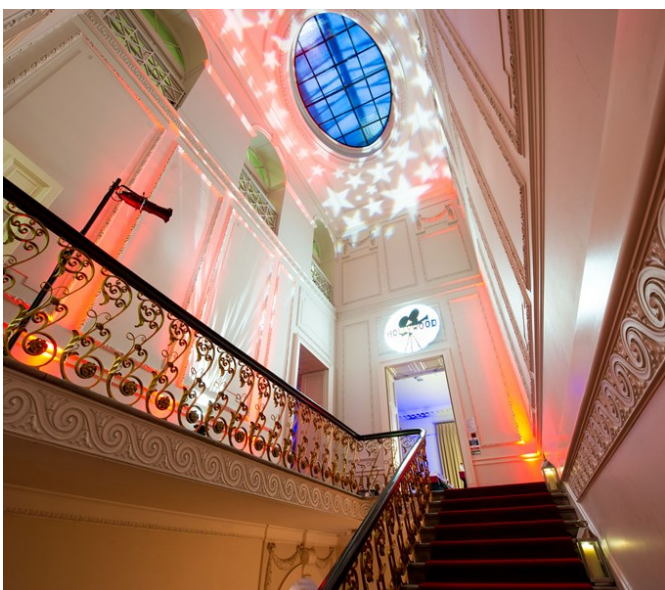

Townhouse Event Space

Kensington & Chelsea | Ref 22353

Townhouse Event Space

Kensington & Chelsea | Ref 22353