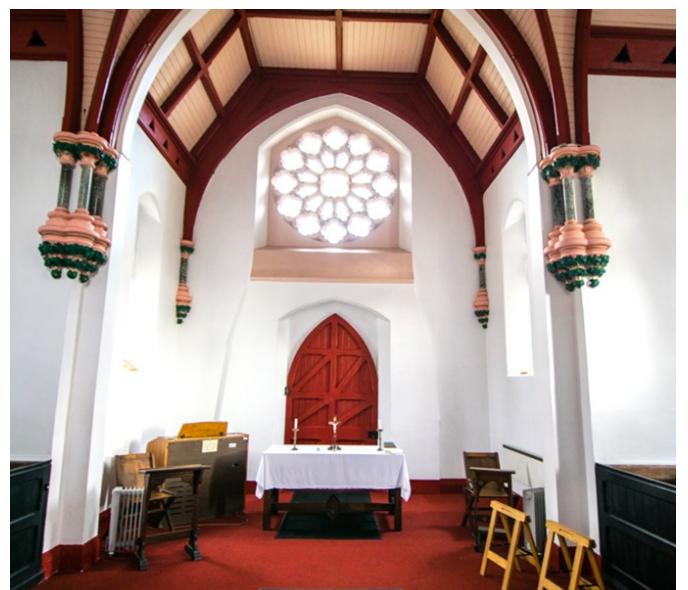

West Ham Cemetery

Newham | Ref 19368

West Ham Cemetery

Newham | Ref 19368

West Ham Cemetery

Newham | Ref 19368

West Ham Cemetery

Newham | Ref 19368