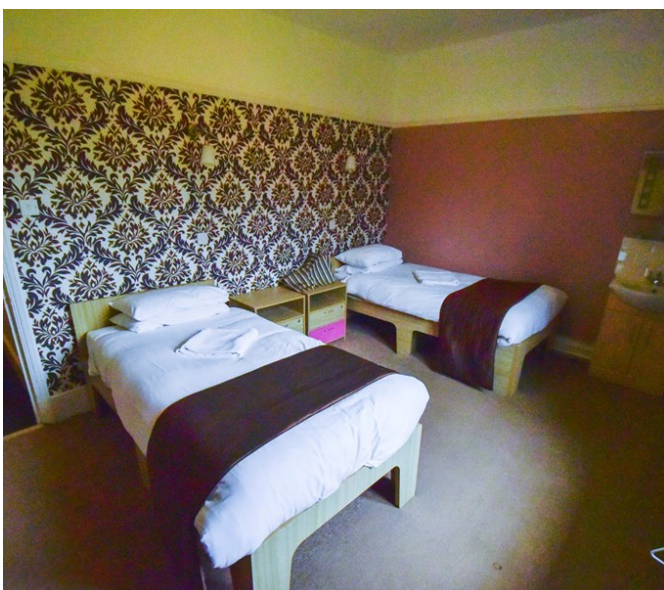

Debden House & Camp Site

Epping Forest District Council | Ref 17069