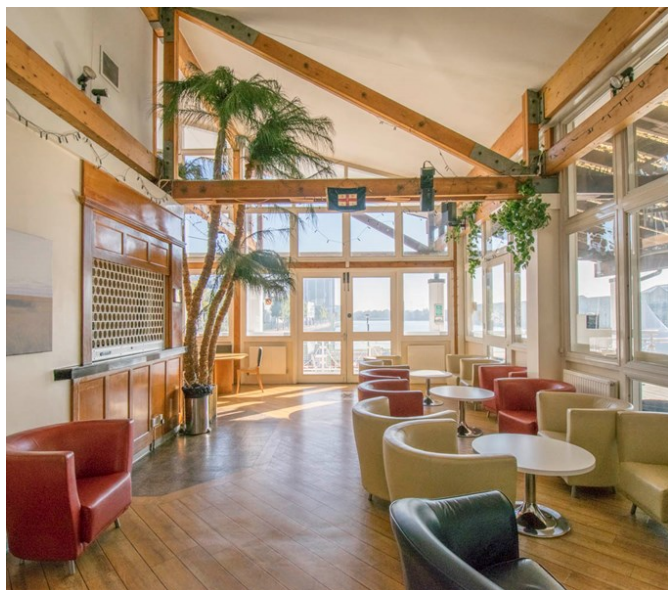

Sailing and Watersports Centre

Tower Hamlets | Ref 15730