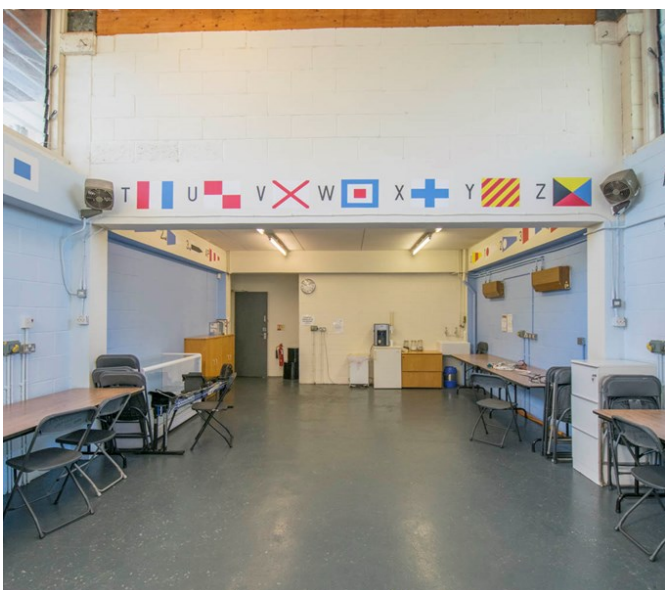

# Sailing and Watersports Centre

Tower Hamlets | Ref 15730