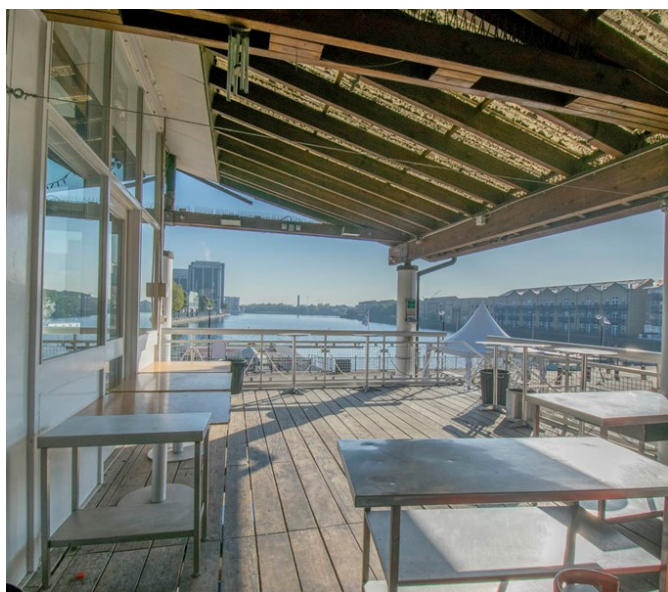

Sailing and Watersports Centre

Tower Hamlets | Ref 15730